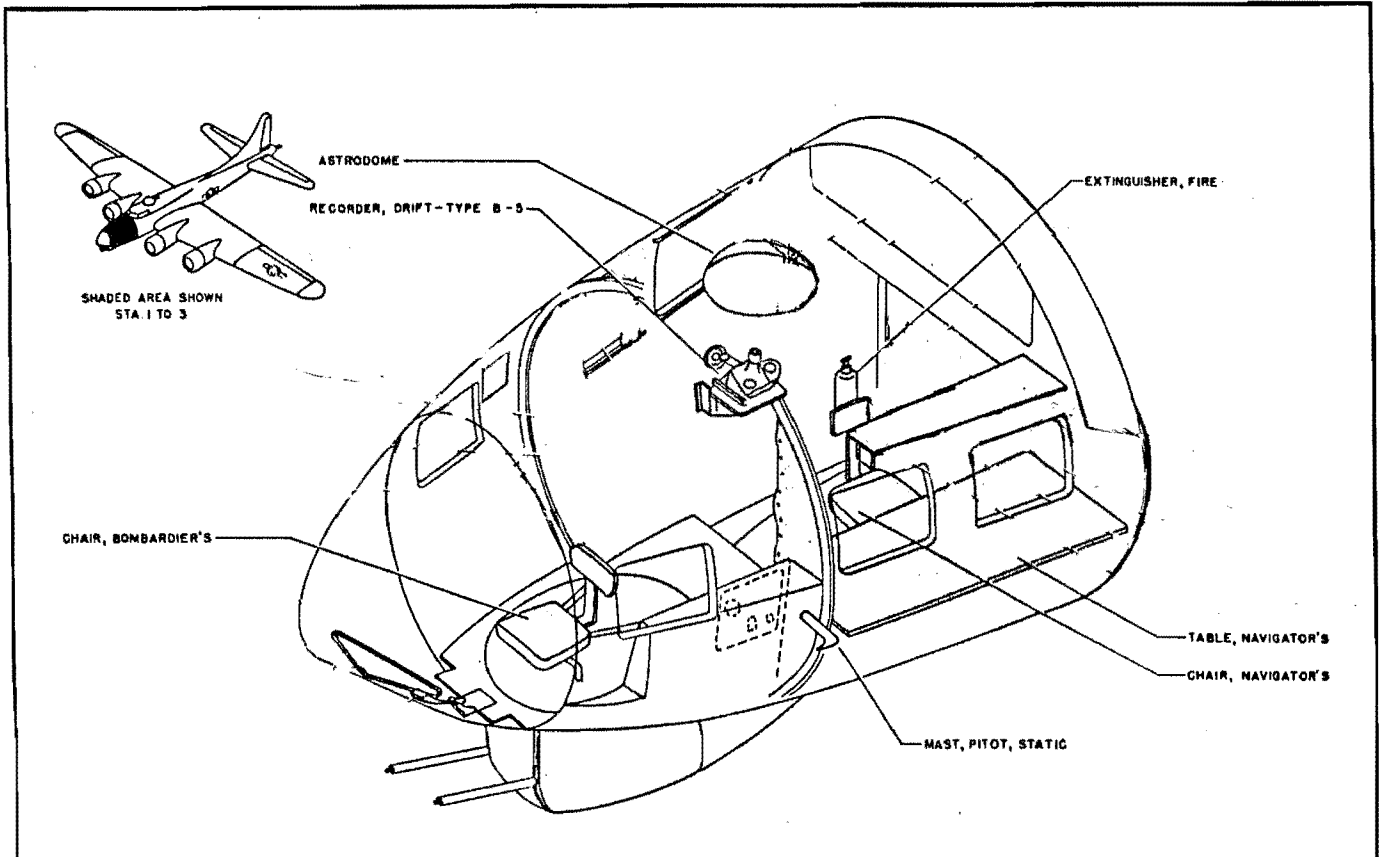

# Emergency Equipment & Evacuation Guide

B-17

Yankee Lady

N3193G

Yankee Air Museum

**B-17 Emergency Exits**

Equipment

Miscellaneous

-Equipment Diagram—Station 1 to 3

-Equipment Diagram—Station 3 to 4

Equipment Diagram - Station 4 to 5

Equipment Diagram - Station 5 to 6D

SHADED AREA SHOWN  
STA. 6D TO 11K

EMERG. TWLG  
DRIVE SOCKET

DOME LIGHT SWITCH

EMERG. DOOR  
RELEASE

POWER PLANT, AUXILIARY—TYPE C-10

SEAT, REAR GUNNER'S