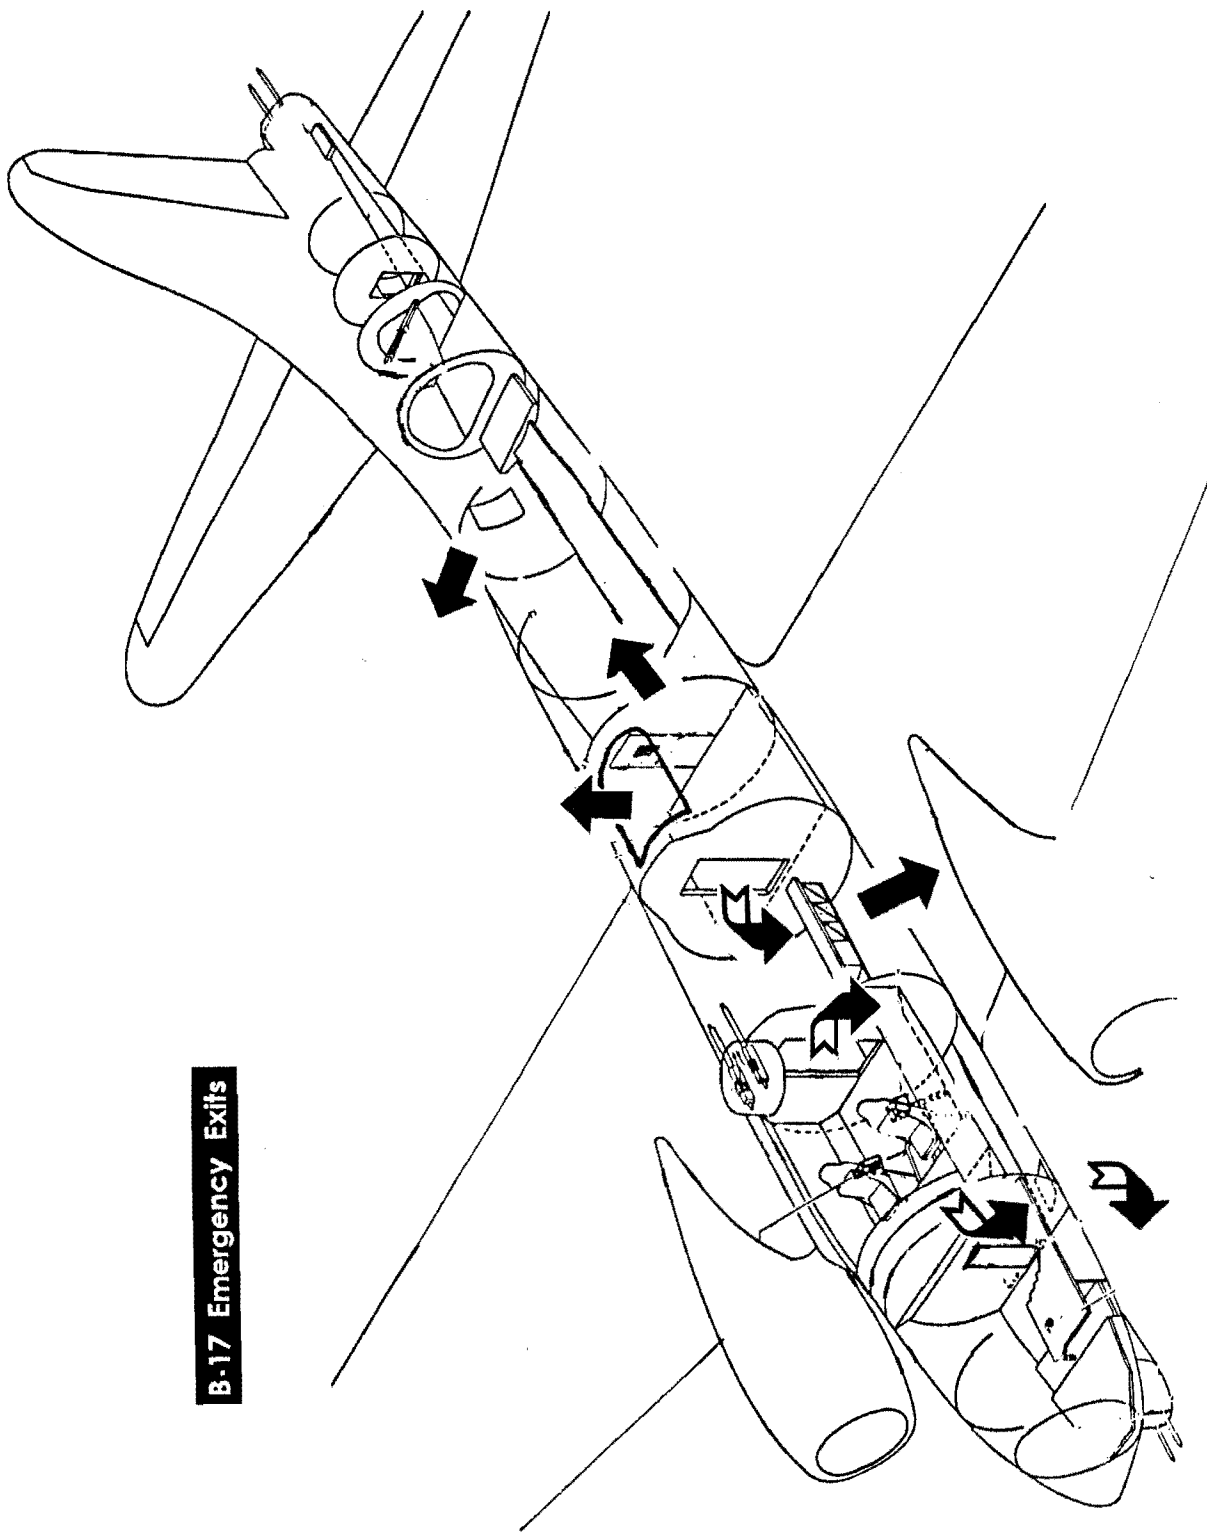

# Emergency Equipment & Evacuation Guide

B-17

Yankee Lady

N3193G

Yankee Air Museum

**B-17 Emergency Exits**

Equipment

Miscellaneous

-Equipment Diagram—Station 1 to 3

-Equipment Diagram—Station 3 to 4

Equipment Diagram - Station 4 to 5

Equipment Diagram - Station 5 to 6D

SHADED AREA SHOWN  
STA. 6D TO 11K

EMERG. TWLG  
DRIVE SOCKET

DOME LIGHT SWITCH

EMERG. DOOR  
RELEASE

POWER PLANT, AUXILIARY—TYPE C-10

SEAT, REAR GUNNER'S