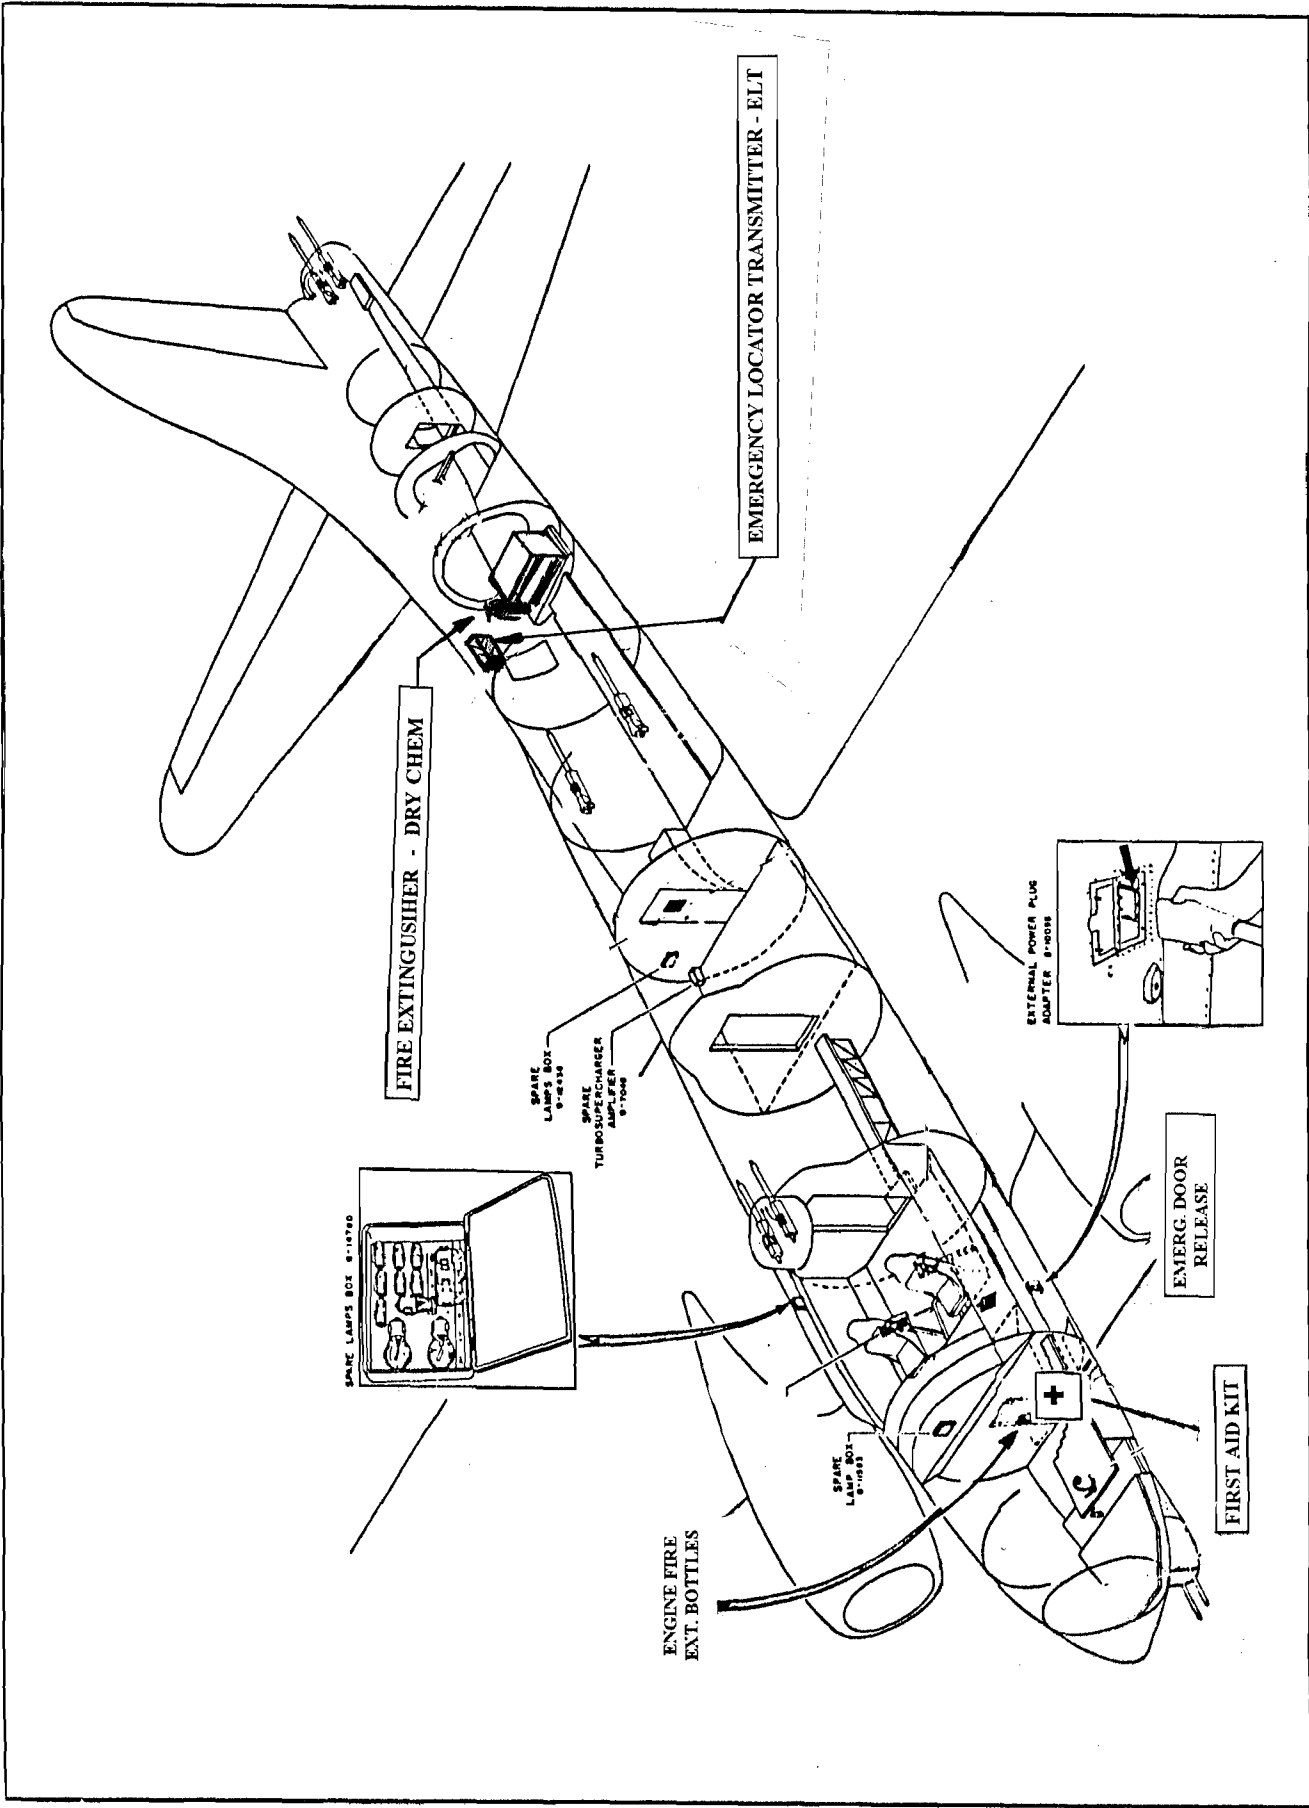

# Emergency Equipment & Evacuation Guide

B-17

Yankee Lady

N3193G

Yankee Air Museum

**B-17 Emergency Exits**

Equipment

Miscellaneous

-Equipment Diagram—Station 1 to 3

-Equipment Diagram—Station 3 to 4

Equipment Diagram - Station 4 to 5

Equipment Diagram - Station 5 to 6D

SHADED AREA SHOWN  
STA. 6D TO 11K

EMERG. TWLG  
DRIVE SOCKET

DOME LIGHT SWITCH

EMERG. DOOR  
RELEASE

POWER PLANT, AUXILIARY—TYPE C-10

SEAT, REAR GUNNER'S