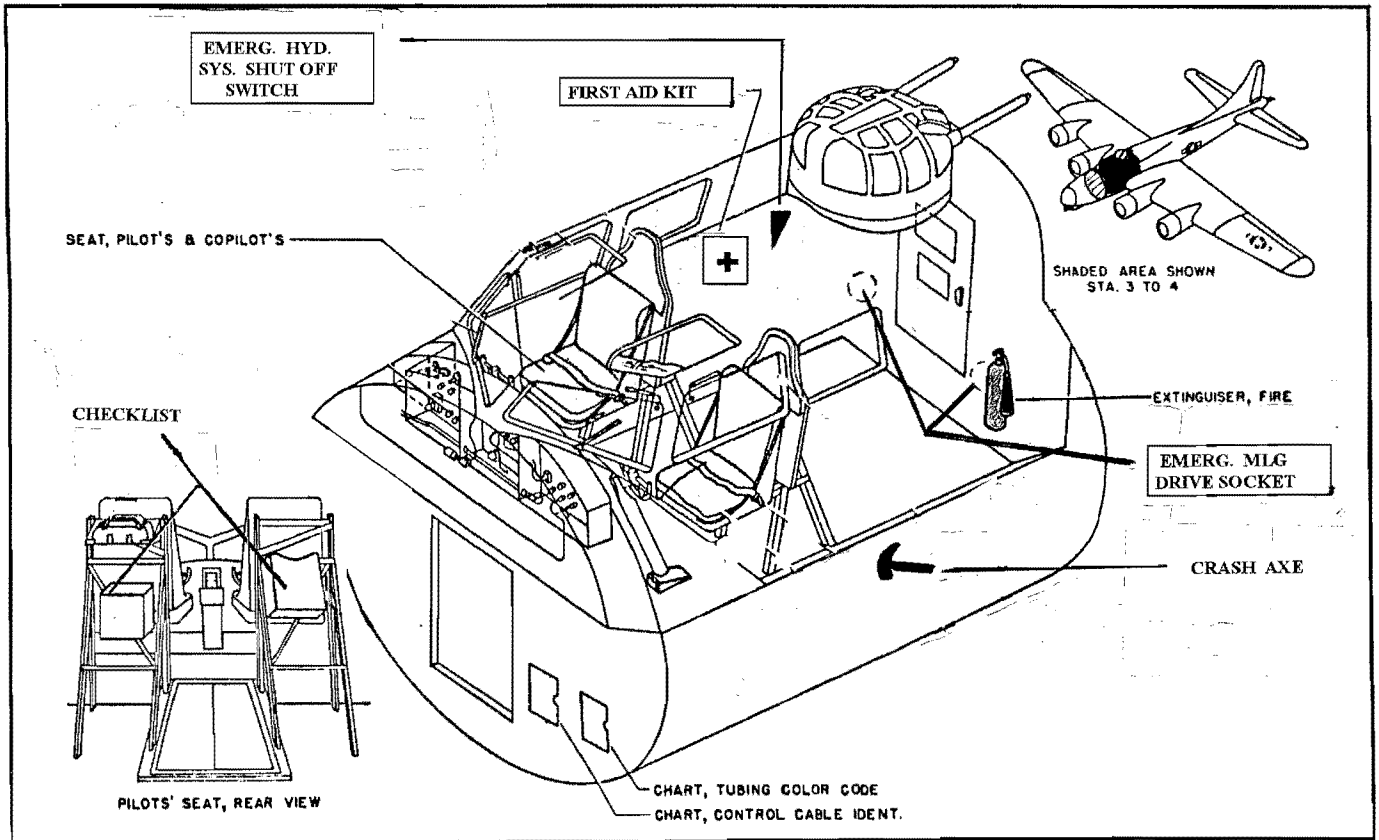

# Emergency Equipment & Evacuation Guide

B-17

Yankee Lady

N3193G

Yankee Air Museum

**B-17 Emergency Exits**

Equipment

Miscellaneous

-Equipment Diagram—Station 1 to 3

-Equipment Diagram—Station 3 to 4

Equipment Diagram - Station 4 to 5

Equipment Diagram - Station 5 to 6D

SHADED AREA SHOWN  
STA. 6D TO 11K

EMERG. TWLG  
DRIVE SOCKET

DOME LIGHT SWITCH

EMERG. DOOR  
RELEASE

POWER PLANT, AUXILIARY—TYPE C-10

SEAT, REAR GUNNER'S