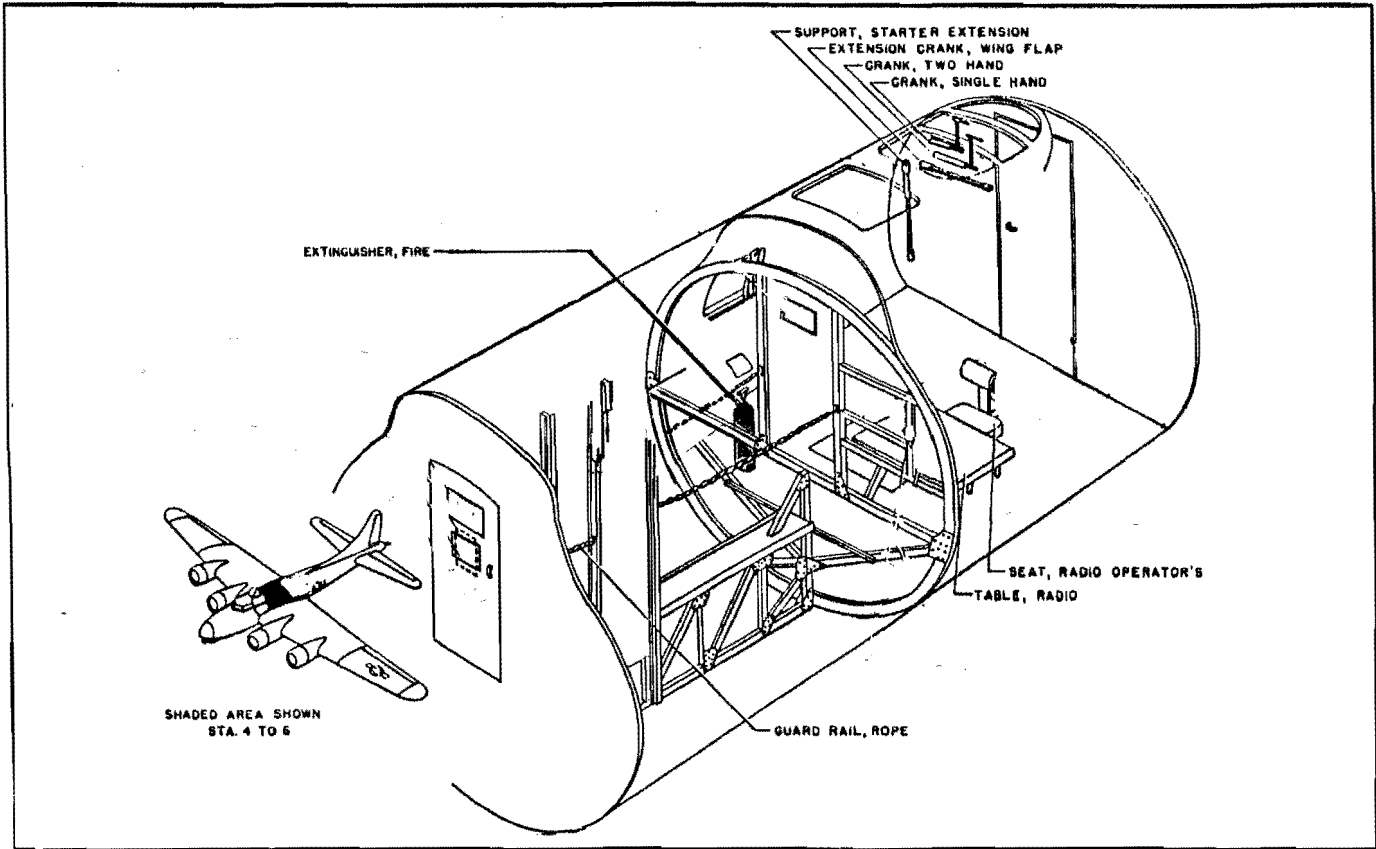

# Emergency Equipment & Evacuation Guide

B-17

Yankee Lady

N3193G

Yankee Air Museum

**B-17 Emergency Exits**

Equipment

Miscellaneous

-Equipment Diagram—Station 1 to 3

-Equipment Diagram—Station 3 to 4

Equipment Diagram - Station 4 to 5

Equipment Diagram - Station 5 to 6D

SHADED AREA SHOWN  
STA. 6D TO 11K

EMERG. TWLG  
DRIVE SOCKET

DOME LIGHT SWITCH

EMERG. DOOR  
RELEASE

POWER PLANT, AUXILIARY—TYPE C-10

SEAT, REAR GUNNER'S