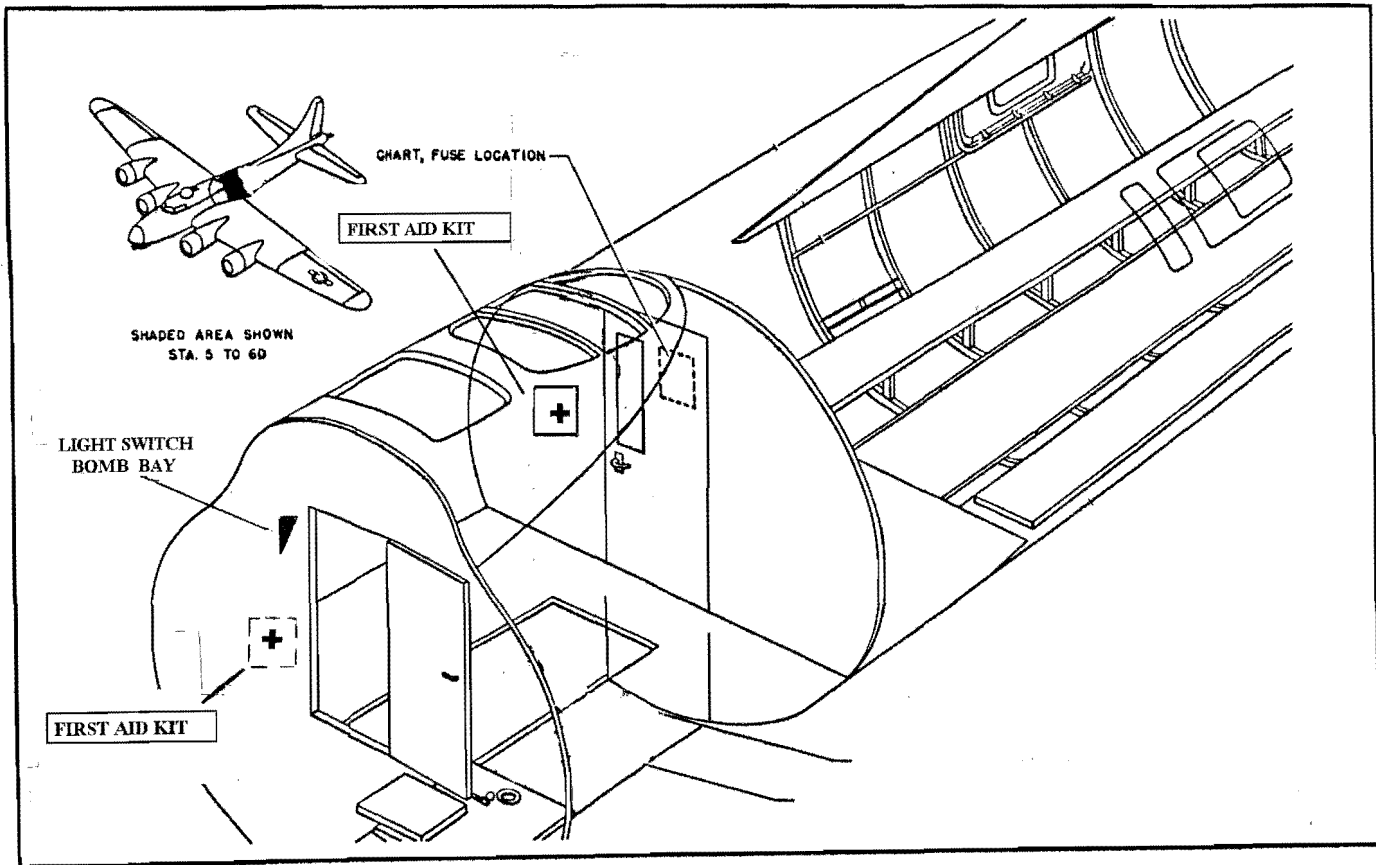

# Emergency Equipment & Evacuation Guide

B-17

Yankee Lady

N3193G

Yankee Air Museum

**B-17 Emergency Exits**

Equipment

Miscellaneous

-Equipment Diagram—Station 1 to 3

-Equipment Diagram—Station 3 to 4

Equipment Diagram - Station 4 to 5

Equipment Diagram - Station 5 to 6D

SHADED AREA SHOWN  
STA. 6D TO 11K

EMERG. TWLG  
DRIVE SOCKET

DOME LIGHT SWITCH

EMERG. DOOR  
RELEASE

POWER PLANT, AUXILIARY—TYPE C-10

SEAT, REAR GUNNER'S